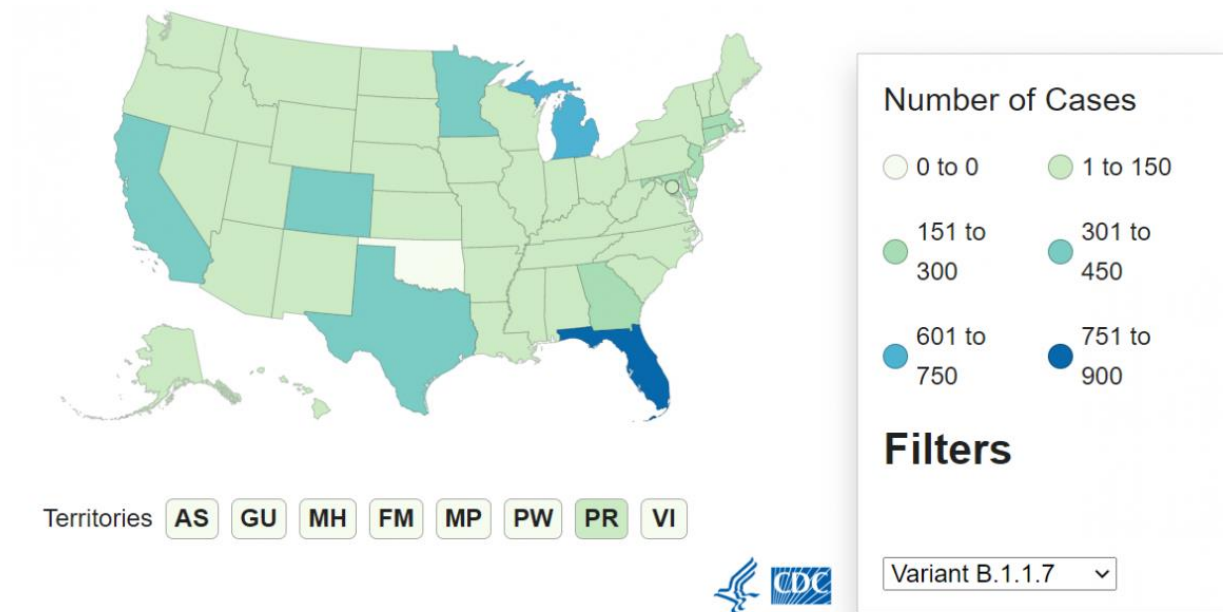

Delta Variant: Rising Cases

Florida averages 3,380+ new COVID-19 cases per day as delta variant surges

CDC: Delta variant accounts for more than half of all US cases

TAMARAC VACCINE LOCATIONS

- CVS, 3915. W. Commercial Blvd. <https://www.cvs.com/immunizations/covid-19-vaccine>
- Publix in Midway Plaza, 5881 N. University Dr. <https://www.publix.com/covid-vaccine>
- Publix in Sunshine Plaza, 4121 W. Commercial Blvd. <https://www.publix.com/covid-vaccine>

What We Are Still Learning

- How well the vaccines protect people with weakened immune systems, including people who take medicines that suppress the immune system
- How long COVID-19 vaccines protect people
- How many people have to be vaccinated against COVID-19 before the population can be considered protected (population immunity)
- How effective the vaccines are against new variants of the virus that causes COVID-19

Delta Variant: Rising Cases

References

Center for Disease Control and Prevention. Covid-19. Key things to know. Retrieved from https://www.cdc.gov/coronavirus/2019-ncov/vaccines/keythingstoknow.html?s_cid=11392:cdc%20vaccine:sem.ga:p:RG:GM:gen:PTN:FY21

Click Orlando. Delta variant surges. Retrieved from <https://www.clickorlando.com/news/local/2021/07/09/florida-averages-3400-new-covid-19-cases-per-day-as-delta-variant-surges/>

Covid vaccine update. Tamarac. Retrieved from <https://www.tamarac.org/1142/COVID-19-Vaccinations>